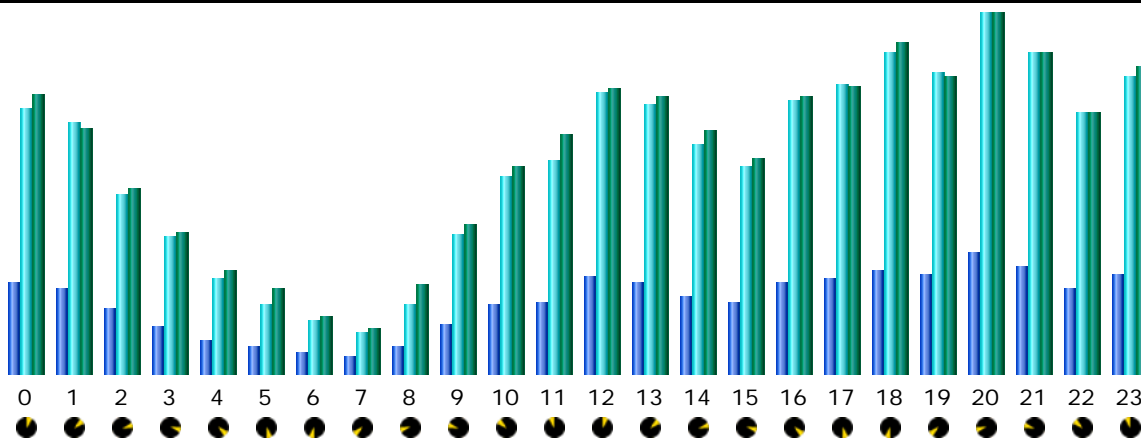

Visitas por Horas

Visitas por Horas	Páginas	Hits	Bytes	Visitas por Horas	Páginas	Hits	Bytes
00	1152	3358	50.61 MB	12	1232	3557	51.69 MB
01	1073	3189	44.68 MB	13	1143	3402	50.42 MB
02	814	2254	33.77 MB	14	984	2907	44.24 MB
03	589	1728	25.57 MB	15	890	2620	39.22 MB
04	407	1209	18.89 MB	16	1152	3451	50.25 MB
05	343	883	15.46 MB	17	1211	3661	52.15 MB
06	273	674	10.29 MB	18	1303	4066	59.99 MB
07	207	515	8.30 MB	19	1256	3807	54.01 MB
08	348	873	16.27 MB	20	1532	4557	65.42 MB
09	611	1749	27.05 MB	21	1348	4062	58.32 MB
10	870	2496	37.64 MB	22	1065	3302	47.52 MB
11	902	2699	43.58 MB	23	1243	3759	55.85 MB

Countries (Top 25) - [Lista completa](#)