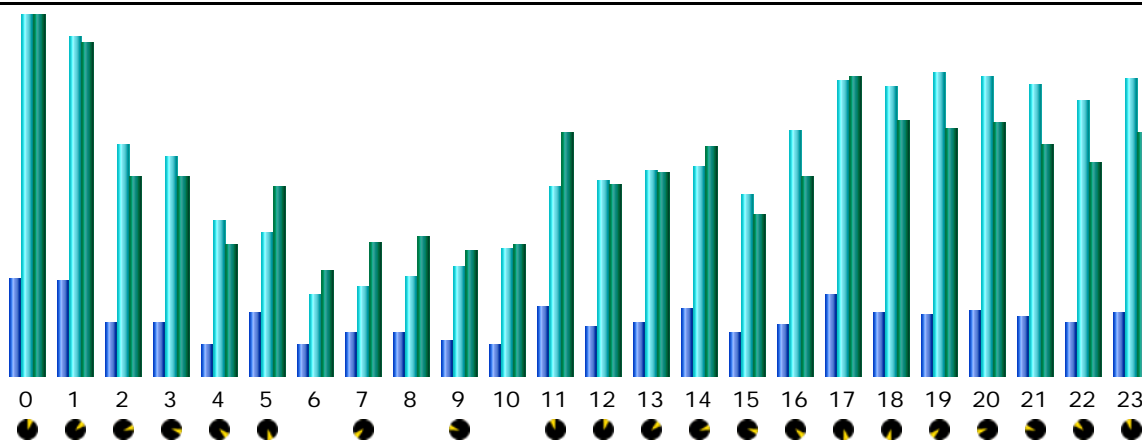

Visitas por Horas

Visitas por Horas	Páginas	Hits	Bytes	Visitas por Horas	Páginas	Hits	Bytes
00	11270	41765	386.89 MB	12	5734	22708	205.56 MB
01	11055	39296	358.81 MB	13	6181	23767	218.73 MB
02	6081	26764	213.96 MB	14	7686	24358	245.24 MB
03	6076	25485	214.91 MB	15	5023	20933	172.55 MB
04	3633	17916	139.97 MB	16	5899	28408	214.18 MB
05	7379	16621	202.96 MB	17	9413	34130	320.69 MB
06	3530	9305	112.77 MB	18	7276	33609	273.58 MB
07	5018	10260	143.29 MB	19	7087	35170	266.06 MB
08	5061	11370	149.04 MB	20	7536	34602	271.03 MB
09	3964	12728	135.01 MB	21	6843	33766	247.88 MB
10	3657	14829	141.69 MB	22	6155	31946	229.80 MB
11	8048	22000	260.47 MB	23	7257	34544	261.62 MB

Countries (Top 25) - [Lista completa](#)